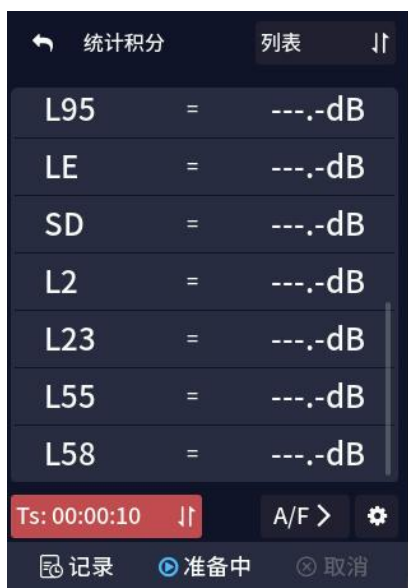

总值积分 醒目

LAp

LAFp	=	50.8dB
LASp	=	51.8dB
LAIp	=	64.9dB
LCFp	=	55.4dB
LZFp	=	58.9dB

Ts: 00:00:10 A/I > ⚙

:

:

:

: