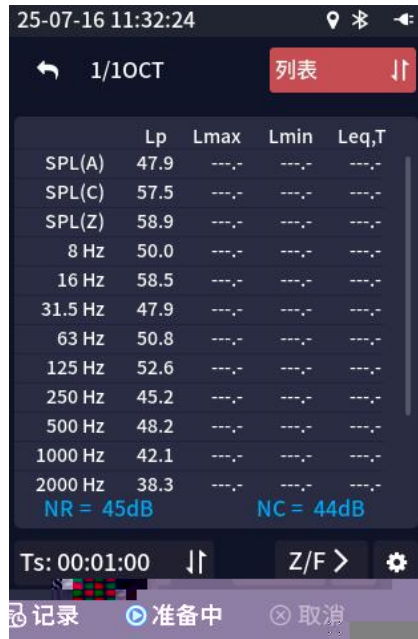

总值积分 醒目

LAp

LAFp	=	50.8dB
LASp	=	51.8dB
LAIp	=	64.9dB
LCFp	=	55.4dB
LZFp	=	58.9dB

Ts: 00:00:10 A/I > ⚙

:

:

:

: