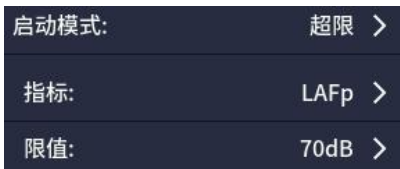

总值积分 醒目

LAp

LAFp	=	50.8dB
LASp	=	51.8dB
LAIp	=	64.9dB
LCFp	=	55.4dB
LZFp	=	58.9dB

Ts: 00:00:10 A/I > ⚙

:

:

:

: