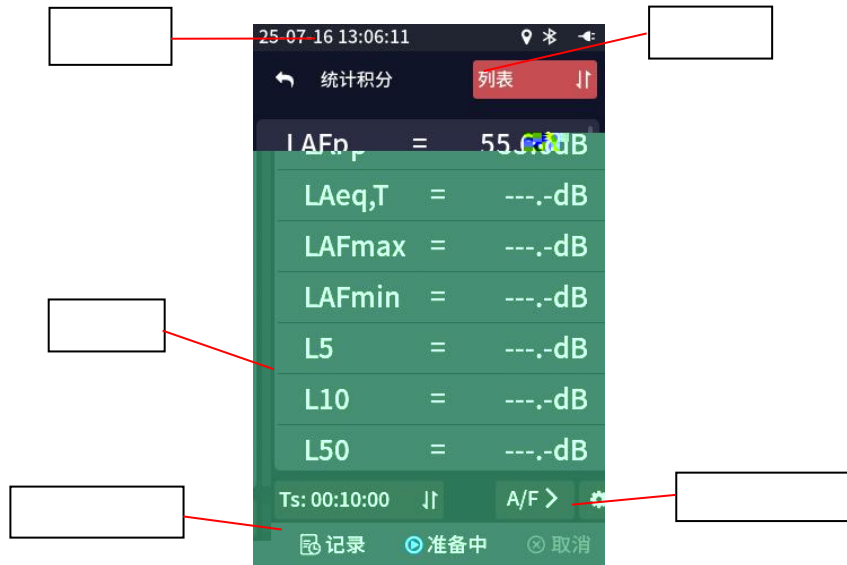

总值积分 醒目

LAp

LAFp	=	50.8dB
LASp	=	51.8dB
LAIp	=	64.9dB
LCFp	=	55.4dB
LZFp	=	58.9dB

Ts: 00:00:10 A/I > ⚙

:

:

:

: