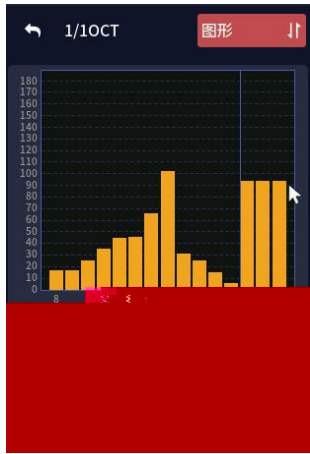

总值积分 醒目

LAp

LAFp	=	50.8dB
LASp	=	51.8dB
LAIp	=	64.9dB
LCFp	=	55.4dB
LZFp	=	58.9dB

Ts: 00:00:10 A/I > ⚙

:

:

:

: