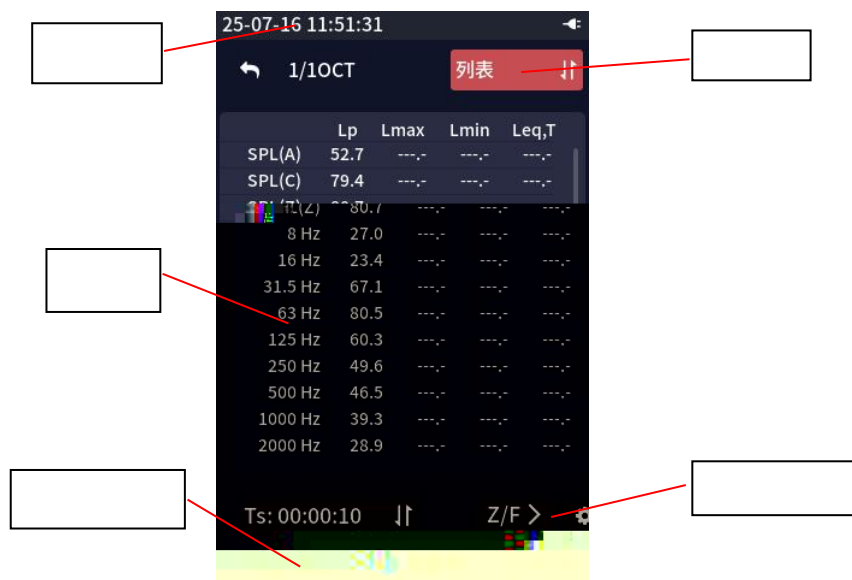

总值积分 醒目

LAp

LAFp	=	50.8dB
LASp	=	51.8dB
LAIp	=	64.9dB
LCFp	=	55.4dB
LZFp	=	58.9dB

Ts: 00:00:10 A/I > ⚙

:

:

:

: